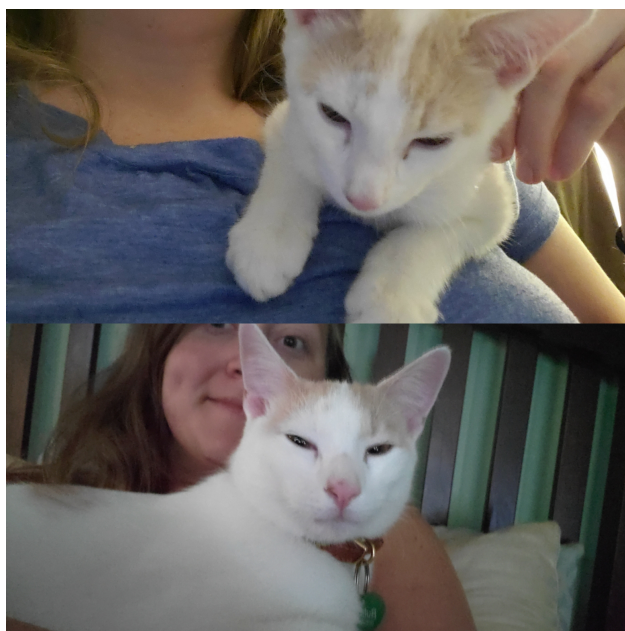

# Lost Pet

**Breed:** Domestic Medium Hair  
**Gender:** Male  
**Age:** Teenager  
**Reward:** yes  
**Location:** Asheville, 14 Mountain Terrace  
**Description:** Very friendly, white with buff spots & tail with stripes on it  
**Contact:** Ashley Helms  
8282632382  
helmsan1448@gmail.com  
**Date Lost:** 09/07/2021