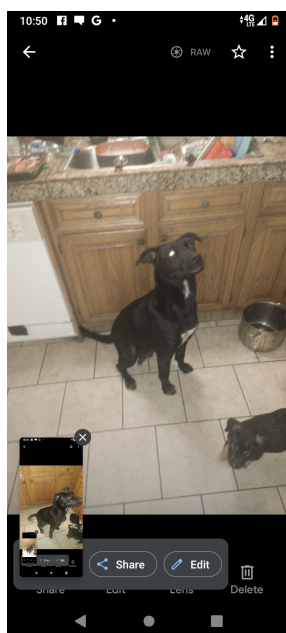

# Lost Pet

Luna

**Breed:** Mixed Breed

**Gender:** Female

**Age:** Adult

**Reward:**

**Location:** Saluda, 5658 HOLBERT COVE RD

**Description:** She is very pregnant and due any time please help me find are baby please ??