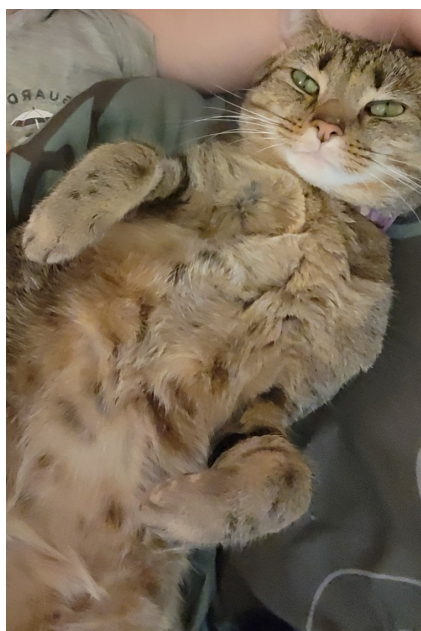

Lost Pet

Wasabi

Breed: Domestic Short Hair

Gender: Female

Age: Teenager

Reward:

Location: Asheville , 43 Beri Dr

Description: Distinct orange stripe on her back. Mix of orange and grey tabby. Super friendly