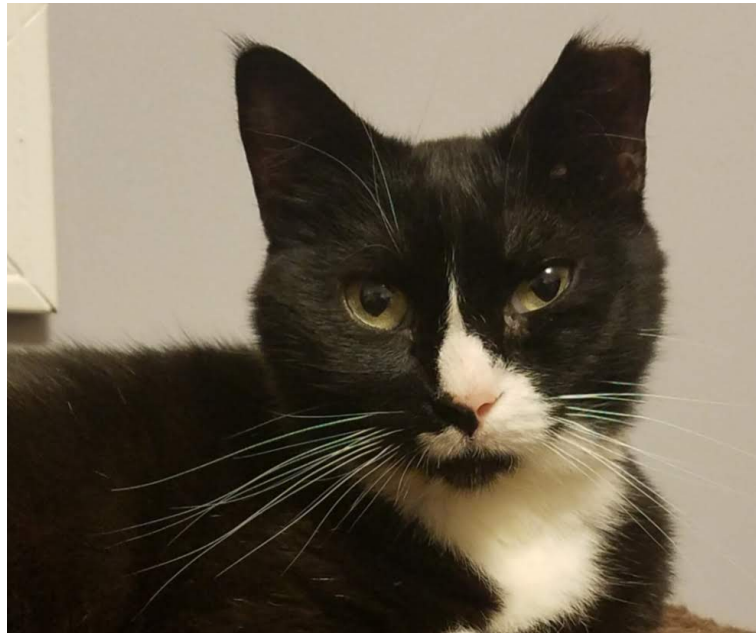

# Lost Pet

## Lil moma

**Breed:** Unknown  
**Gender:** Female  
**Age:** Adult  
**Reward:** yes  
**Location:** Warne, 250 snipe hollow  
**Description:** Tux female left clipped ear, black chin, white paws.  
**Contact:** Maryatt  
8595369508  
Maryattkrogers@gmail.com  
**Date Lost:** 03/16/2020