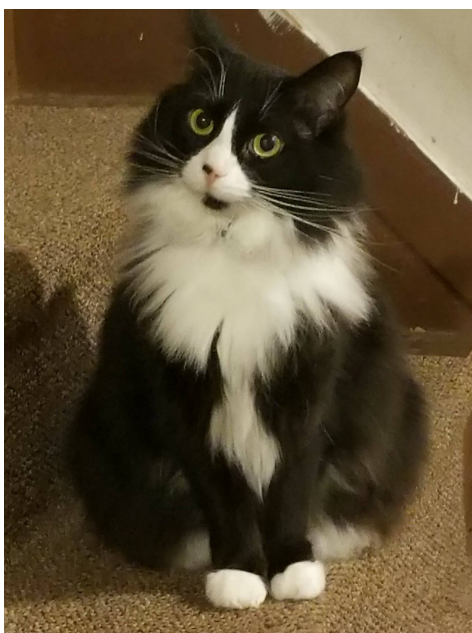

Lost Pet

Sophie

Breed: Domestic Long Hair

Gender: Female

Age: Adult

Reward:

Location: Arden, 21 thoroughbred circle

Description: Sophie is a black and white long hair cat, big green eyes, and black spots on nose. Wearing a grey flea collar.