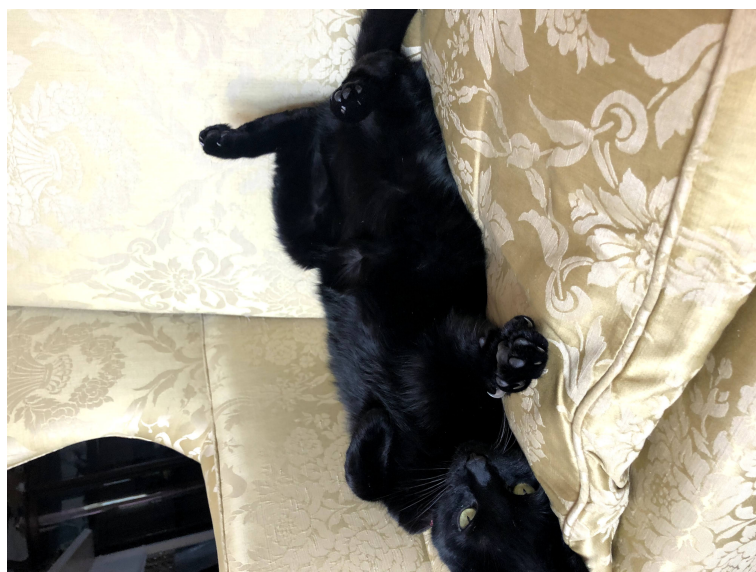

Lost Pet

Roro

Breed: Unknown
Gender: Female
Age: Adult
Reward: yes
Location: Asheville, 301 Pearson Drive
Description: Roro likes to wander onto Pearson and Santee street
Contact: Louly Peacock
828-333-0336
Louly@att.net
Date Lost: 06/29/2020