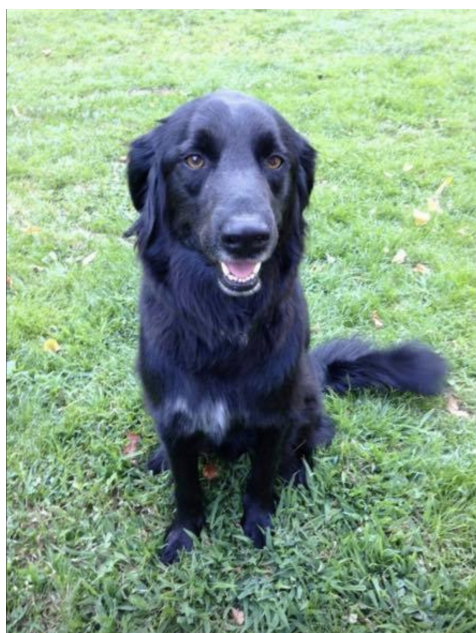

Lost Pet

Brantley

Breed: Mixed Breed
Gender: Male
Age: Elder
Reward: no
Location: Marshall, 48 J Bullman Ridge Road
Description: Black Lab/Retriever mix with white patch on chest and gray around the snout. Lime green collar. He is extremely friendly and loves everyone even tiny humans (he has two of his own)
Contact: Kay
8282063955
Kaybullman@ymail.com
Date Lost: 12/23/19