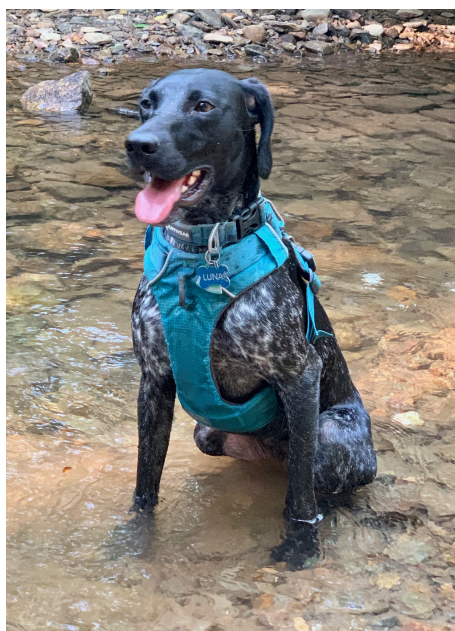

Lost Pet

Luna

Breed: German Shorthaired Pointer

Gender: Female

Age: Teenager

Reward: yes

Location: Bent Creek, 100 Frederick Law Olmsted Way, Asheville, NC 28806

Description: ? LOST DOG ALERT! CASH REWARD! ? Last seen today (Sunday July 21) in Bent Creek on Explorer Loop. Black, female, spayed, German Shorthaired Pointer, around 2 years old and about 30 pounds. Answers to Luna, but she's slightly shy. Please SHARE and help us find our sweet girl! Contact Warren at (662) 560-3412 with any info.