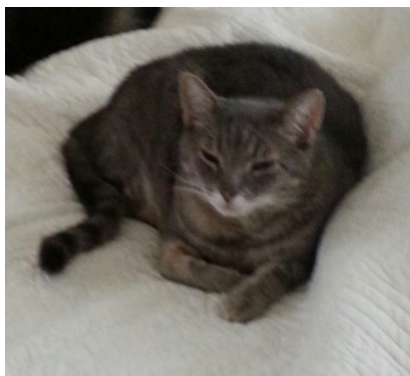

Lost Pet

Pinky

Breed: Domestic Short Hair

Gender: Male

Age: Adult

Reward: no

Location: Asheville , 28 Wagon Rd

Description: Dark grey stripes with light grey and tan color only on belly. Has been neutered and declawed. In his right eye he has tiny black spots around pupil, couple of tears in left ear white on mouth like a mustache.