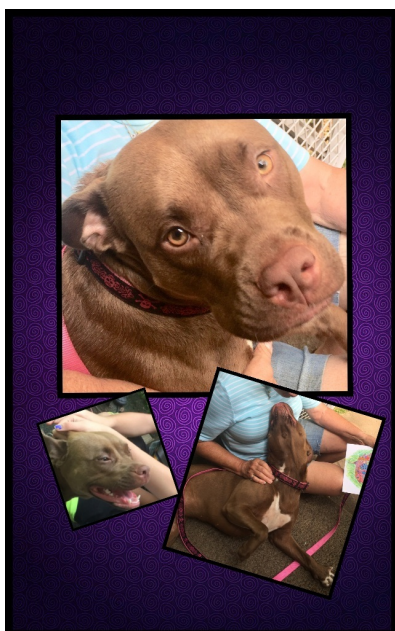

Lost Pet

Breed: American Pit Bull Terrier

Gender: Female

Age: Adult

Reward: yes

Location: Asheville, 100 block of Appalachian Way

Description: Black collar w/ pink skulls. VERY FRIENDLY, NON-AGGRESSIVE.
Chocolate color with white underbelly. She is microchipped. SHE WAS
STOLEN