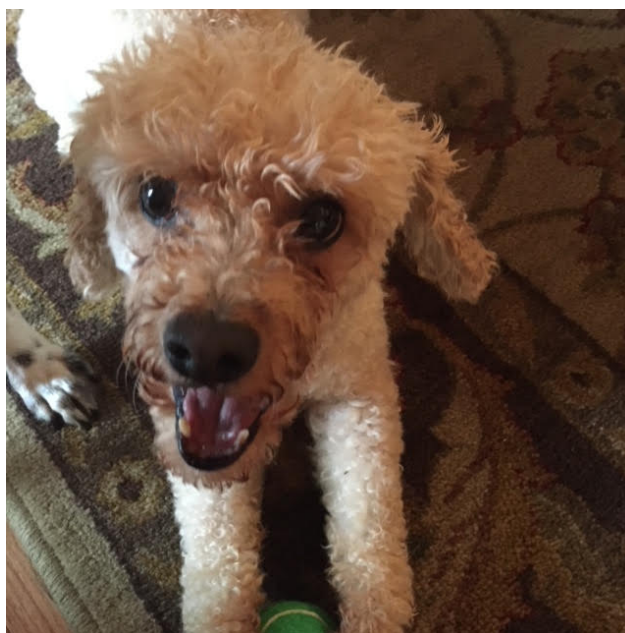

Lost Pet

Archie

Breed: Poodle

Gender: Male

Age: Elder

Reward:

Location: Leicester, 2795 new leicester hwy leicester nc

Description: 12 lbs mini poodle creamy white w/apricot markings on ears, back and muzzle. Just groomed hair is short and he has a scar approx 5 inches on his right hind quarter from recent surgery. 13 years old. chipped and wearing collar with his name and my info. Chip # is 981010001290251