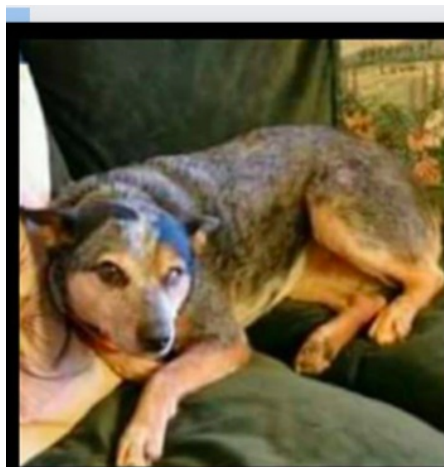

Lost Pet

Blue Bell

Breed: Blue Heeler
Gender: Female
Age: Elder
Reward: yes
Location: Maggie Valley, 130 Soco Rd, Maggie Valley, NC
Description: Dog has been seen for the past year in Fletcher, NC, near Brickton Condos, the community park, Goodwill, Smiley Flea Market, Souther Concrete Materials,
Contact: Mary Sue & Kyle Edwards
828-926-1288
Kyleshero39@yahoo.com
Date Lost: 06/20/2017