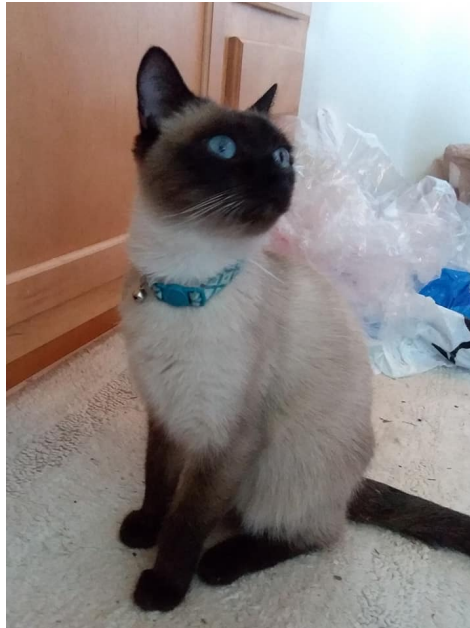

Found Pet

Unknown

Breed: Siamese
Gender: Unknown
Age: Adult
Reward:
Location: Leicester, 32 Overlook Dr
Description: Chocolate point Siamese with bright blue eyes
Contact: Traci Mathews, Jor Sutton
828-712-2413
traci.l.mathews@gmail.com
Date Lost: 04/25/2018