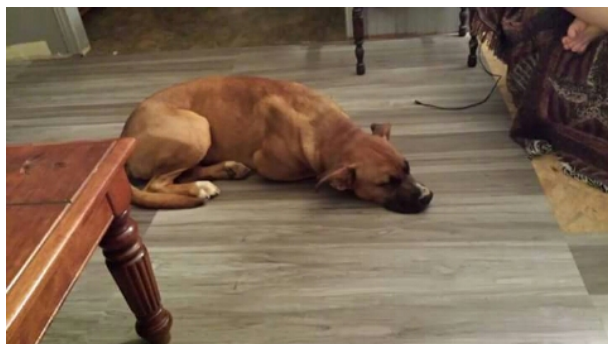

## Pixie

**Breed:** German Shepherd  
**Gender:** Female  
**Age:** Adult  
**Reward:** yes  
**Location:** Canton, 50 Apletree Lane  
**Description:** Knot on her right side nose and mouth is black looks like German Shepard bulldog mix  
**Contact:** Tamyra Stamey  
828)400-7967  
Stameyt85@gmail.com  
**Date Lost:** 02/26/2018