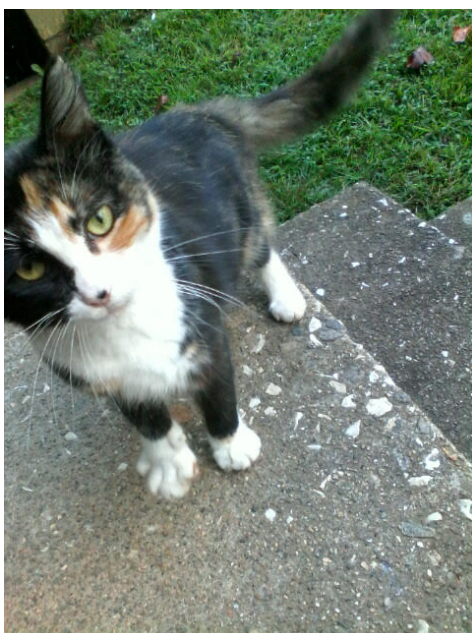

Lost Pet

Moe

Breed:

Gender: Female

Age: Teenager

Reward: yes

Location: Asheville, 165 Coleman Ave

Description: Mostly black, has white tuft on neck. Has green eyes and a black spot on her nose. She has orange on her rear legs and face. She may respond to her name (Moe) when called in a high pitch voice.