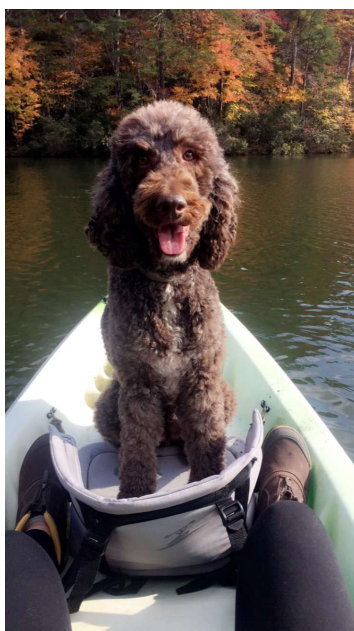

Lost Pet

Coco

Breed: Mixed Breed

Gender: Female

Age:

Reward: yes

Location: Leicester, 246 Garrett Cove Road

Description: Coco is a brown, curly haired, female labradoodle and she was wearing a purplish-grey collar. She is very friendly.