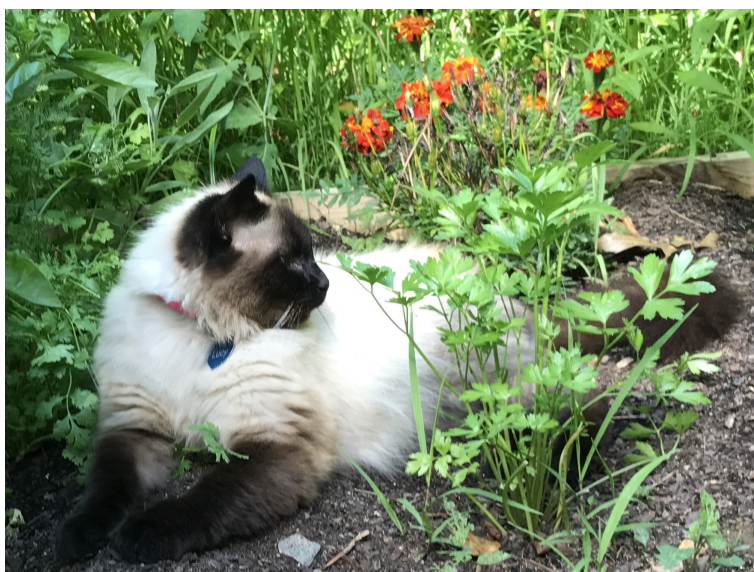

# Lost Pet

**Lucy**

**Breed:** Balinese  
**Gender:** Female  
**Age:** Adult  
**Reward:** yes  
**Location:** Asheville, 600 Merrimon Ave, Apt 5 A  
**Description:** 8 pounds. Long haired seal,point Siamese.  
Very friendly. Blue, slightly crossed eyes. Pink collar with blue tag.  
**Contact:** Linda  
(720) 648-7144  
Lalettow@gmail.com  
**Date Lost:** 11/17/17