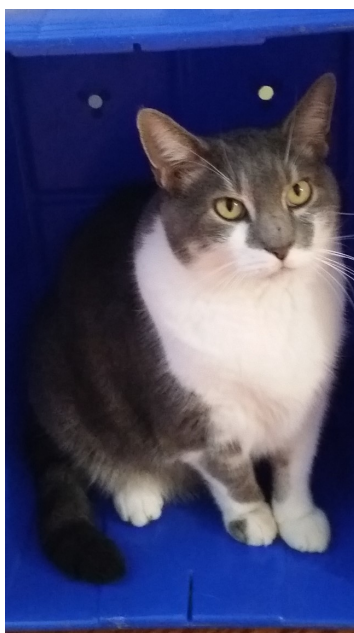

Lost Pet

Luna

Breed: Domestic Short Hair
Gender: Male
Age: Adult
Reward: yes
Location: Fletcher/Fairview, 15 Woodridge Ln
Description: Large - 17 pounds
Gray back, head, and tail
White chest and legs
Gray and white face
Contact: Jen Fortain
8293332655
jenfortain@gmail.com
Date Lost: 11/12/17