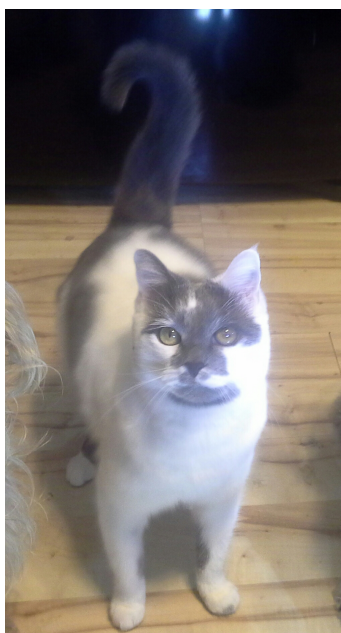

Lost Pet

Kitwitty

Breed: Unknown

Gender: Female

Age: Adult

Reward: yes

Location: Gerton, 293 Cottage Hill Drive

Description: White & Grey female 3 year old cat, scarred left eye, missing a tooth, gentle nature, soft fur, loves food, hates to be picked up, comes when you snap fingers or clap.