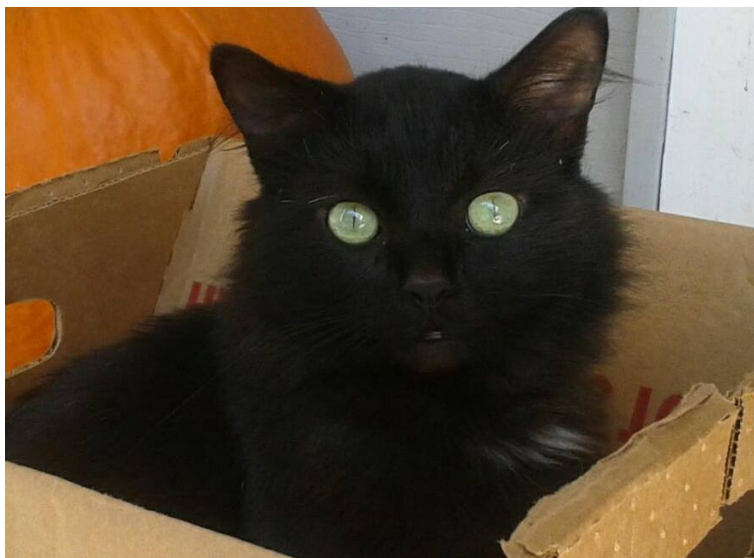

Lost Pet

Willow

Breed: Unknown
Gender: Male
Age: Adult
Reward: yes
Location: Asheville, 10 Woodley Avenue, Asheville
Description: Long haired black cat with green eyes. Little white splash around chest area.
Contact: Wendy Sause
828-216-7049
wendy.sause@gmail.com
Date Lost: 3/1/2015