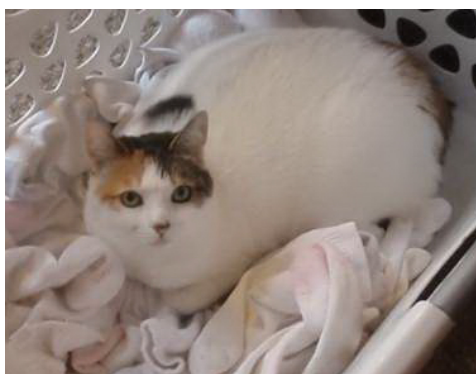

# Lost Pet

**Breed:** Domestic Short Hair

**Gender:** Female

**Age:** Adult

**Reward:** yes

**Location:** weaverville, 96 Salem Hill Rd- N Buncombe High School

**Description:** Elle C is primarily white with a few calico markings on her head and a couple of brown patches on her body. She has a tabby tail. She is an indoor only cat and is terrified being outside. She will probably not let you approach her. She was lost in the Weaverville area. Please call Cindy.  
REWARD!!