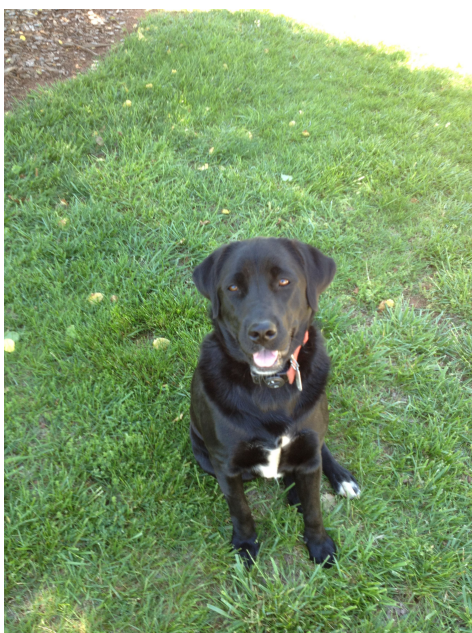

# Lost Pet

## Bolt

**Breed:** Labrador Retriever  
**Gender:** Female  
**Age:** Teenager  
**Reward:** yes  
**Location:** Icard, 8019 Shamrock Drive  
**Description:** Lab/Border Collie mix - looks like black lab. white on chest and white on one back paw only. Red dog fence collar and blue collar with rabies tag  
**Contact:** Charles Kiser  
(828)308-0836  
rhonda@dsidsi.com  
**Date Lost:** 7/4/2013