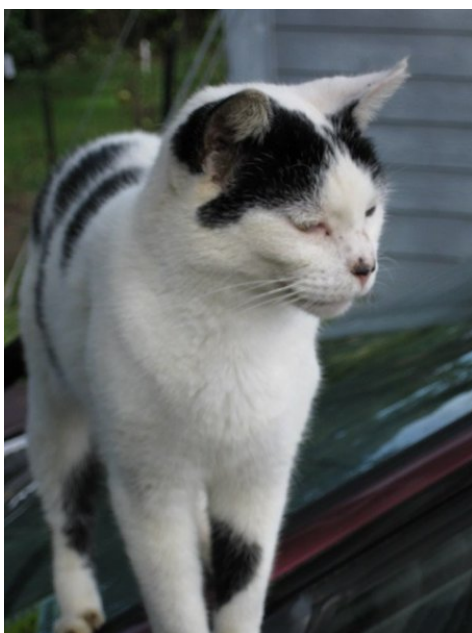

Lost Pet

Sweetie

Breed: Domestic Short Hair

Gender: Female

Age: Adult

Reward: no

Location: Leicester, 42 Freeman Rd./Freeman MHP

Description: Almost all white with large black areas. Right side has large black spots in the shape of a paw.