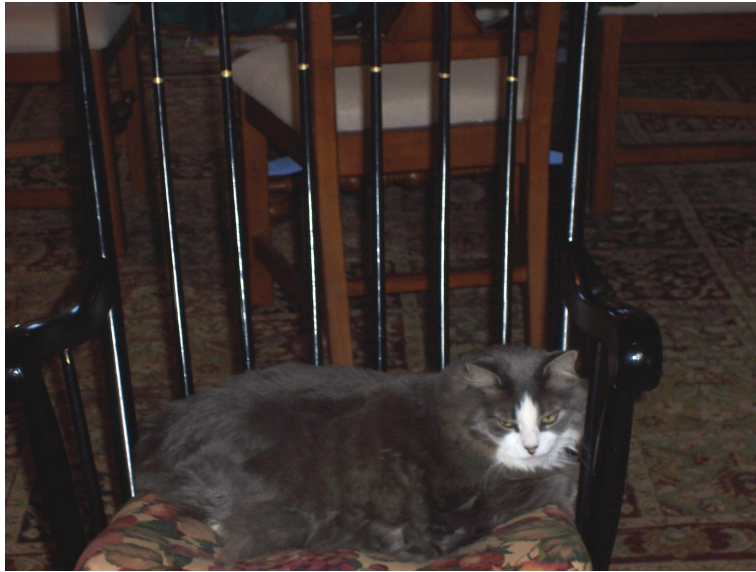

Lost Pet

Sophie

Breed: Mixed Breed
Gender: Female
Age: Elder
Reward: yes
Location: Asheville, 160 Brown Rd
Description: Long haired gray & white cat disappeared. Collar found on street.
Contact: Holly Decker
828-712-3973
hdecker@bbandt.com
Date Lost: 12/23/2011