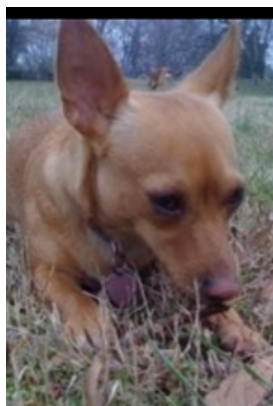

Lost Pet

Breed: Chihuahua
Gender: Female
Age: Adult
Reward: yes
Location: Leicester, 202 Potato Branch RD
Description: spayed & microchipped. last seen with lime green collar but tags were caught & left behind on fence
Contact: Ly Tran
617-593-4229
tlytran@gmail.com
Date Lost: 06/22/2011