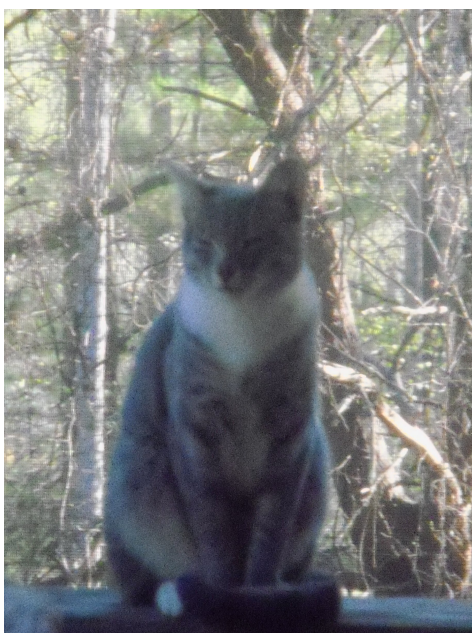

Lost Pet

Thomas

Breed: Domestic Short Hair

Gender: Male

Age: Teenager

Reward: no

Location: weaverville, Dula Springs Rd

Description: He has white paws and a white patch around his neck which looks like a bandana.