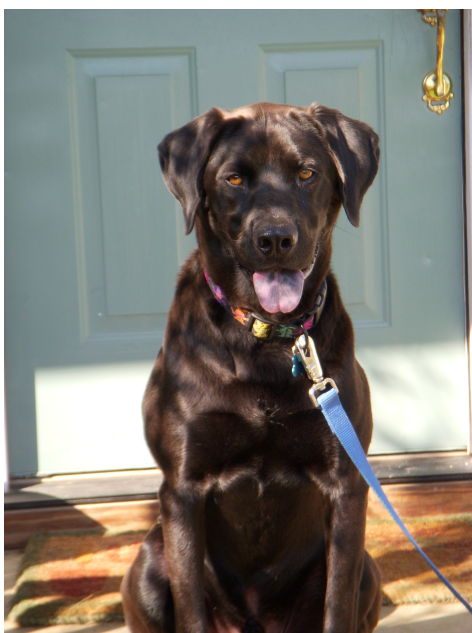

Lost Pet

Travis

Breed: Labrador Retriever
Gender: Male
Age: Teenager
Reward: yes
Location: Weaverville, off 25/70
Description: solid black/dark brown lab, long legs, 75 lbs, had collar with tags. Sweet but shy.
Contact: Bernie/Becky Kessel
230-0271
becky.kessel@gmail.com
Date Lost: 10/17/09